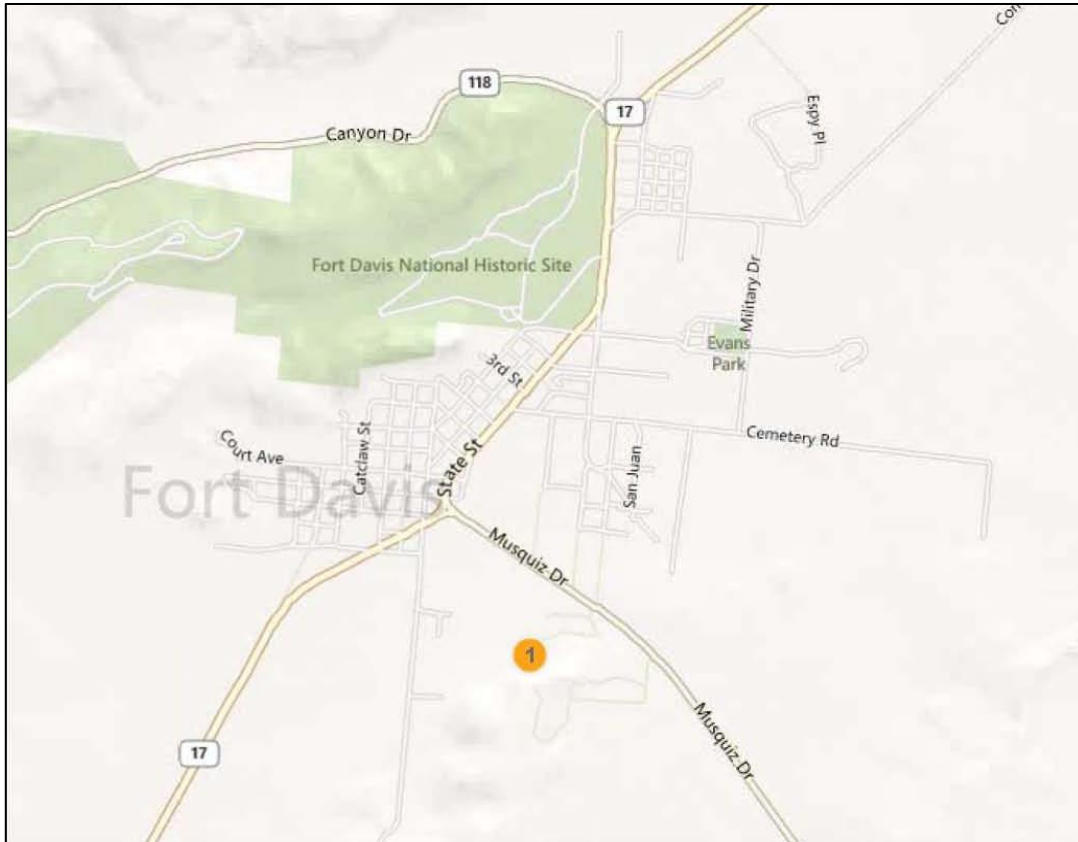

Virtual Assessment Home #4

Orange dot indicates location of home to be assessed.

View of surrounding area and vegetation.

Driveway and yard on East side of home.
Facing Delores Mountain Drive.

Front of home facing East.

Side of home facing South.

Rear side of home facing West.

Side of home facing North.

(as seen from Google Earth historical images).

(as seen from Google Earth).