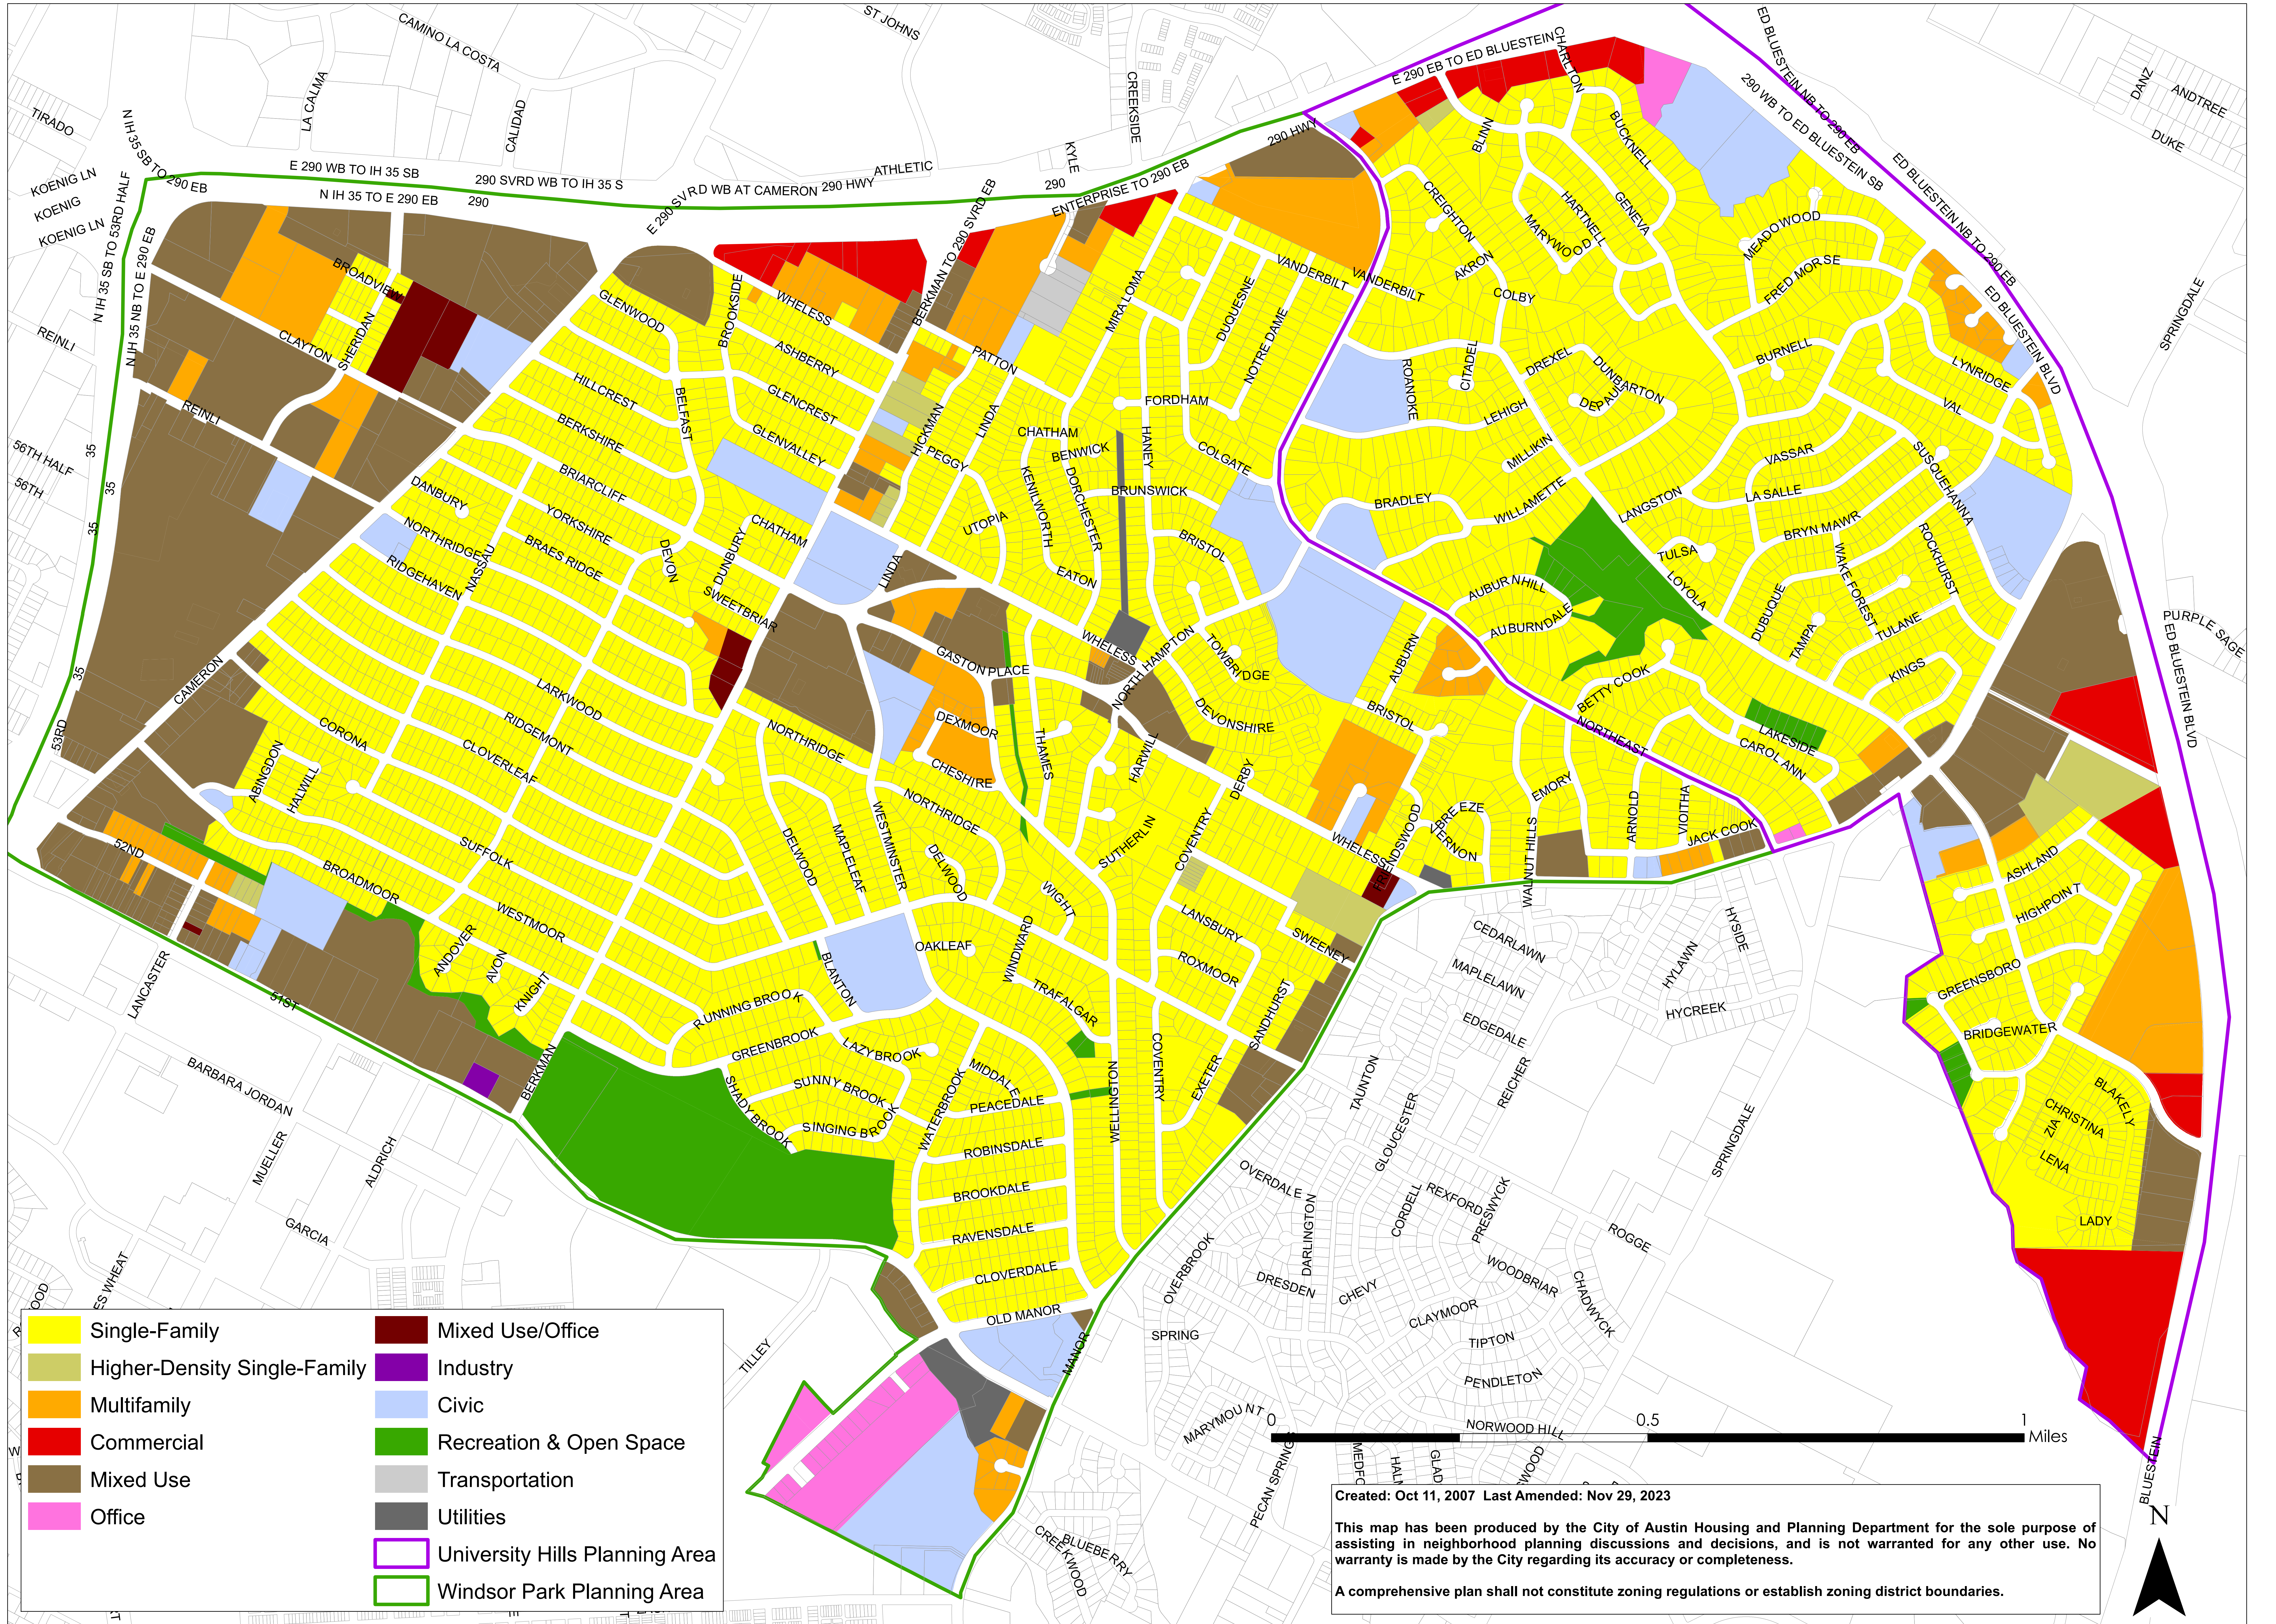

# University Hills / Windsor Park Neighborhood Plan

## Future Land Use Map

Date: 11/29/2023

Created: Oct 11, 2007 Last Amended: Nov 29, 2023

This map has been produced by the City of Austin Housing and Planning Department for the sole purpose of assisting in neighborhood planning discussions and decisions, and is not warranted for any other use. No warranty is made by the City regarding its accuracy or completeness.

A comprehensive plan shall not constitute zoning regulations or establish zoning district boundaries.