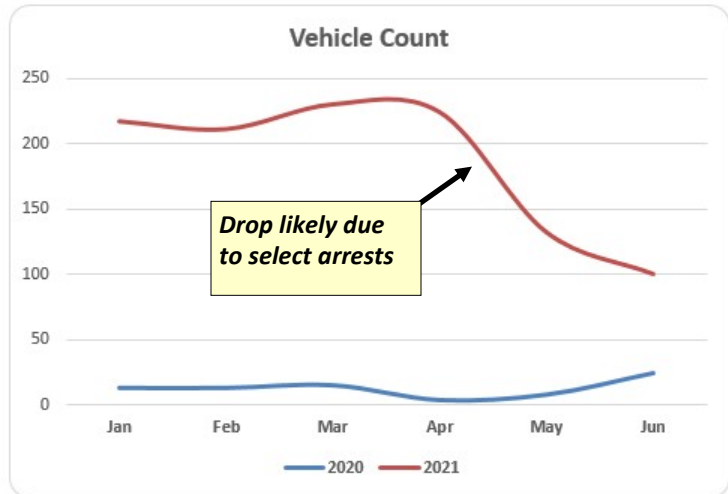

Catalytic-Converter Thefts

June 2021 Trends

What is a catalytic converter?

- Emissions control device located in exhaust system
- Valued by criminals for its precious-metal content

Theft Deterrence

- Park in garage
- Park in well-lit place
- Park near security cameras
- Park near curb
- Weld converter to vehicle
- Attach plate to converter
- Engrave VIN on converter
- Calibrate car alarm to sound if vibration detected

Top Three Models, Jan-Jun 2021		
Toyota Prius	Honda Element	Toyota Tundra
374	108	71

Vehicle Count, June 2021
100

Change from Previous Month
-24%

Vehicle Count, Jan-Jun 2021
1114

Change from Previous YTD
1347%